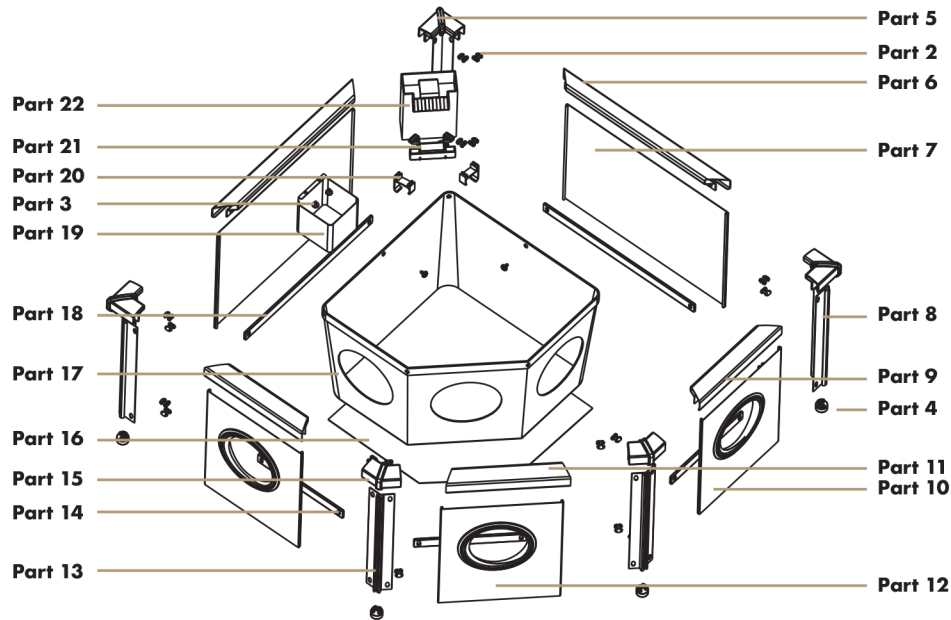

View Corner Assembly Instructions

Getting to know your Affinity living feature pool

Part 1

Part 4

Part 3

Part 2

Part List

Part Description	Quantity	Part No.
Tool	1	1
Plastic Keys	20	2
Plant Basket Fixing Pins	4	3
Plastic Feet	5	4
90° Trident Connector	3	5
A Top Rail (90°-90°)	2	6
A Mocha Weave Panel	2	7
90° Leg	3	8
B Top Rail (90°-135°)	2	9
B Mocha Weave Window Panel	2	10
C Top Rail (135°-135°)	1	11
C Mocha Weave Window Panel	1	12
135° Leg	2	13
B Leg Cross Brace Bar	3	14
135° Trident Connector	2	15
Underlay	1	16
Liner Bag	1	17
A Leg Cross Brace Bar	2	18
Plant Basket	1	19
Waterfall Clip	2	20
Waterfall Bracket	1	21
Waterfall	1	22